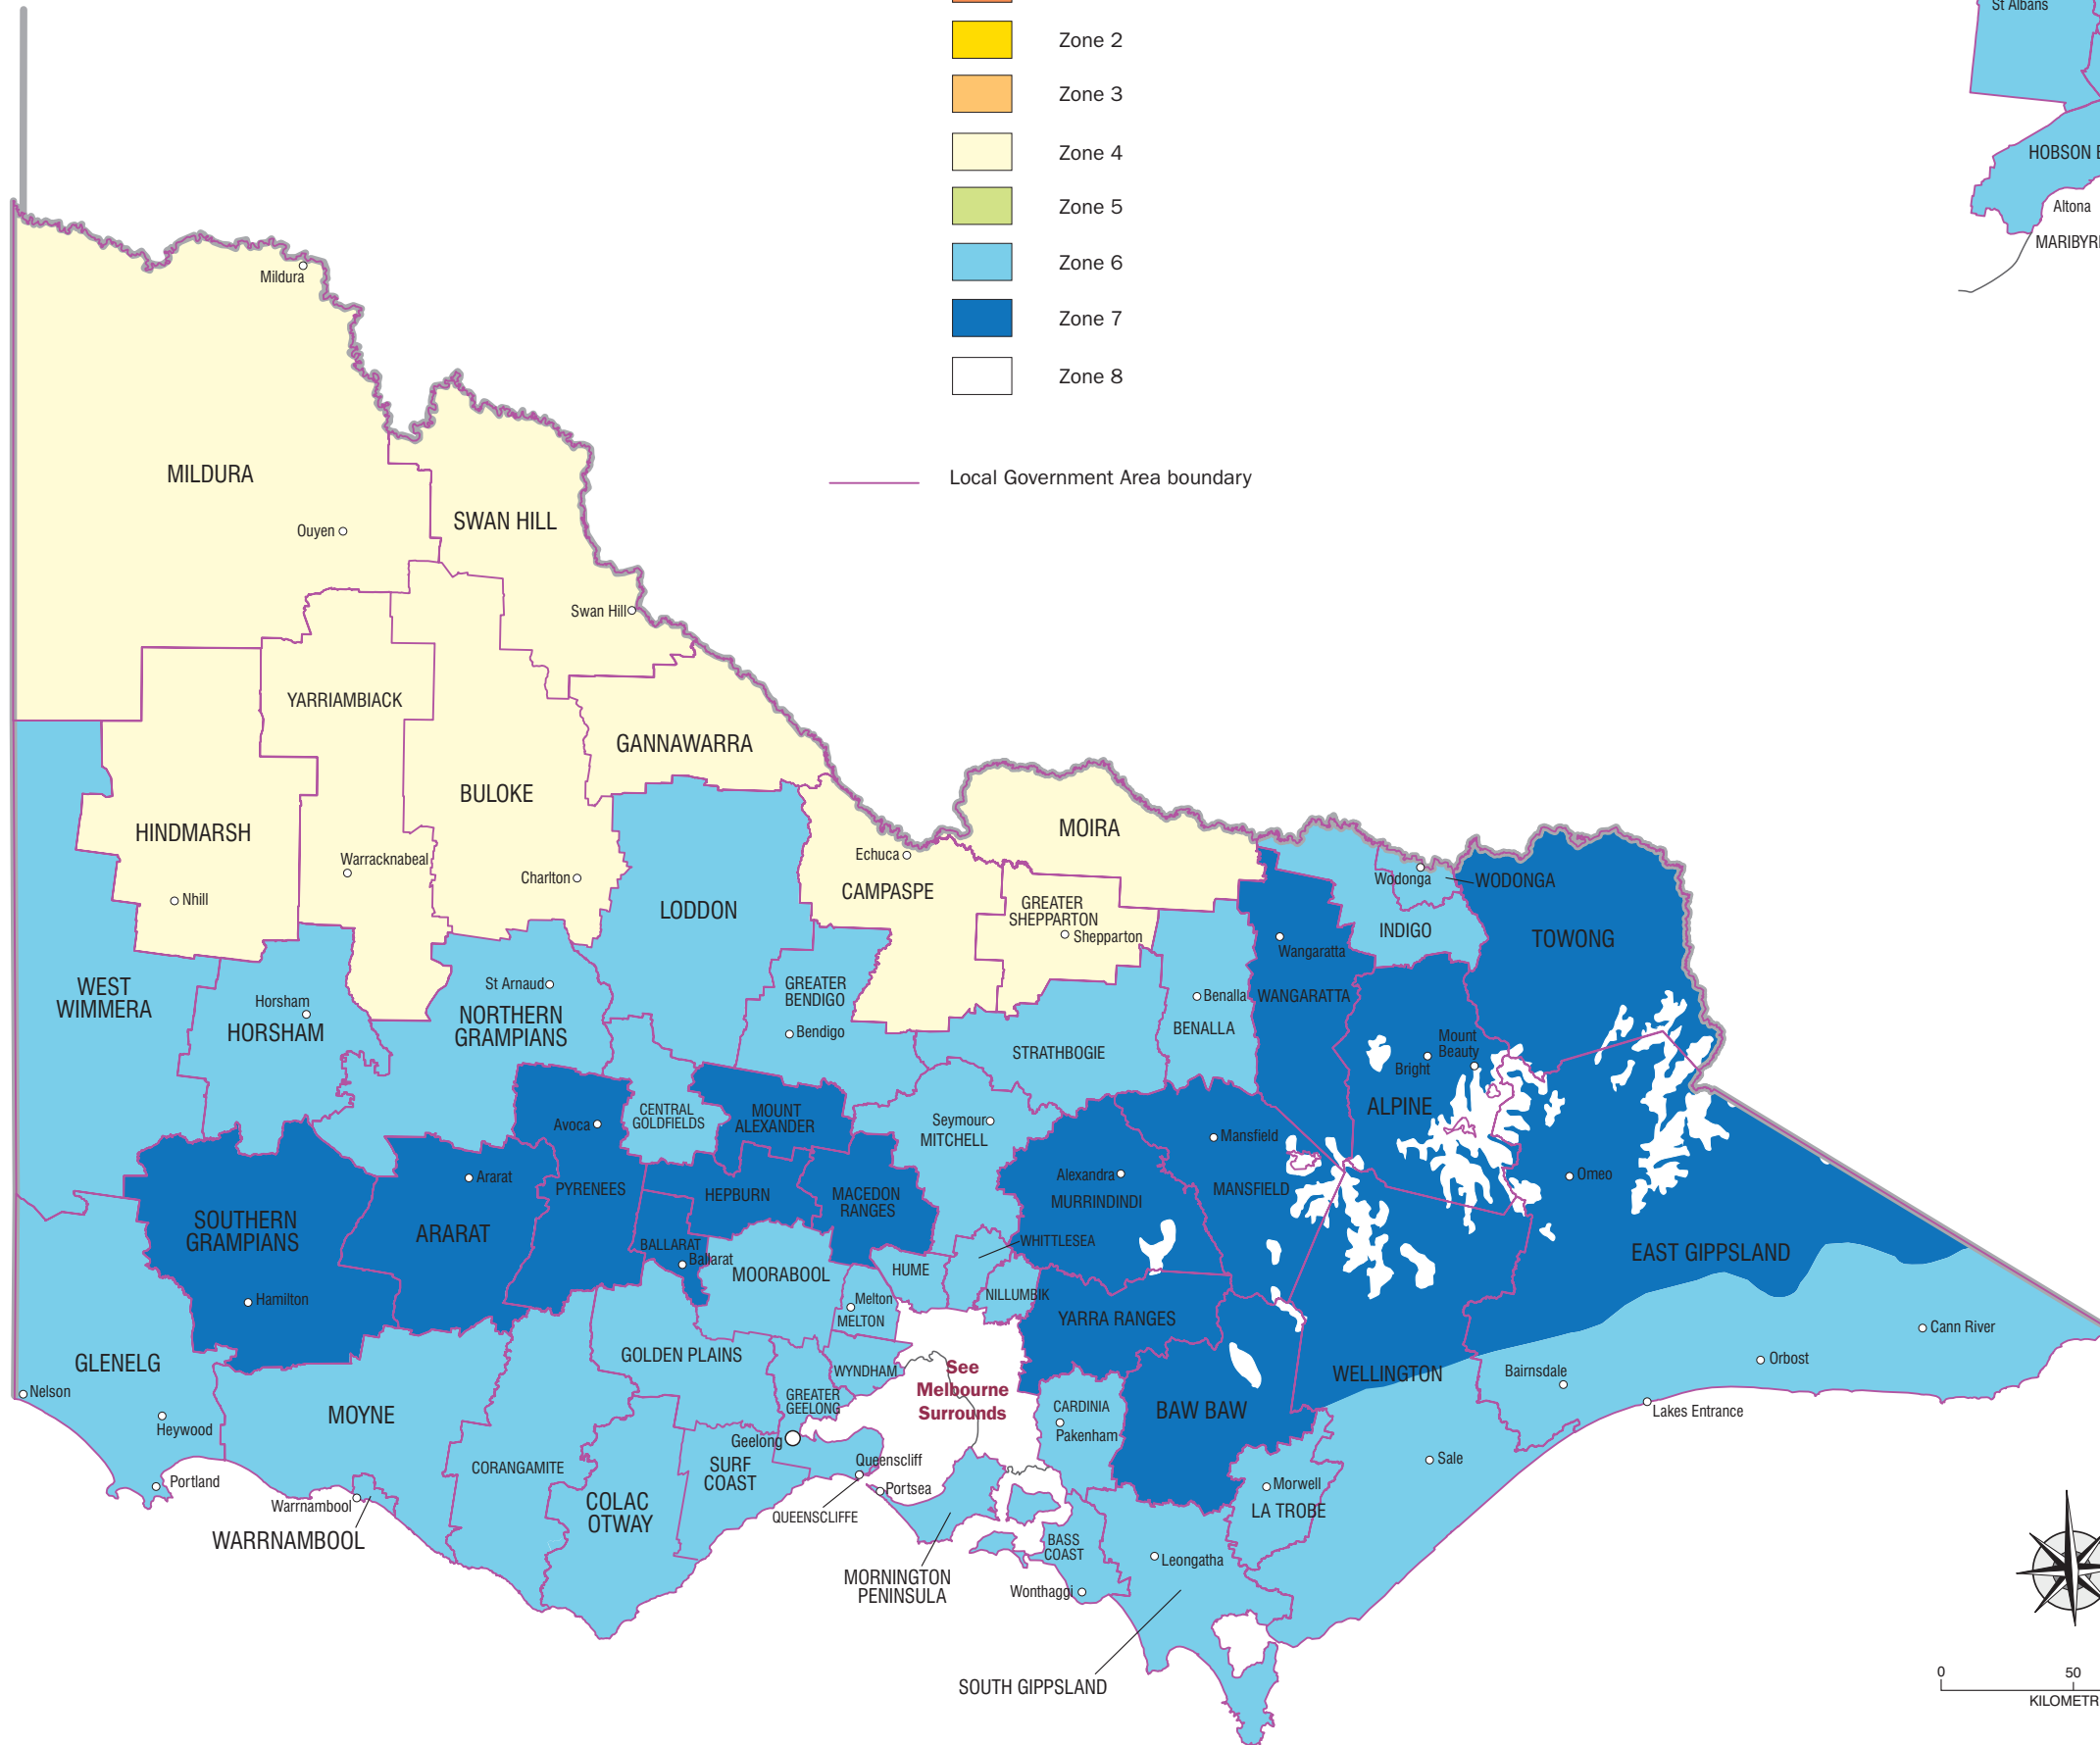

VICTORIA

Climate Zones

- Zone 1
- Zone 2
- Zone 3
- Zone 4
- Zone 5
- Zone 6
- Zone 7
- Zone 8

Local Government Area boundary

Melbourne Surrounds

0 50 100
KILOMETRES

Building Australia's Future

www.abcb.gov.au

BCA 2009

Developed from a map produced by the Bureau of Meteorology