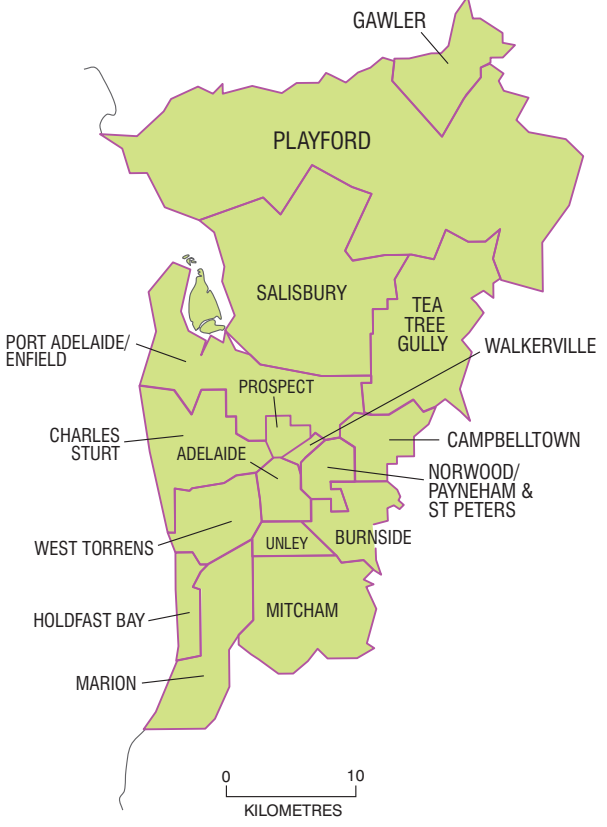

# SOUTH AUSTRALIA

## SOUTH AUSTRALIAN ABORIGINAL LOCAL GOVERNMENT BODIES

- 1 Anangu Pitjantjatjara
- 2 Gerard
- 3 Maralinga Tjarutja
- 4 Nepabunna
- 5 Yalata

## Adelaide Surrounds

## Adelaide Urban