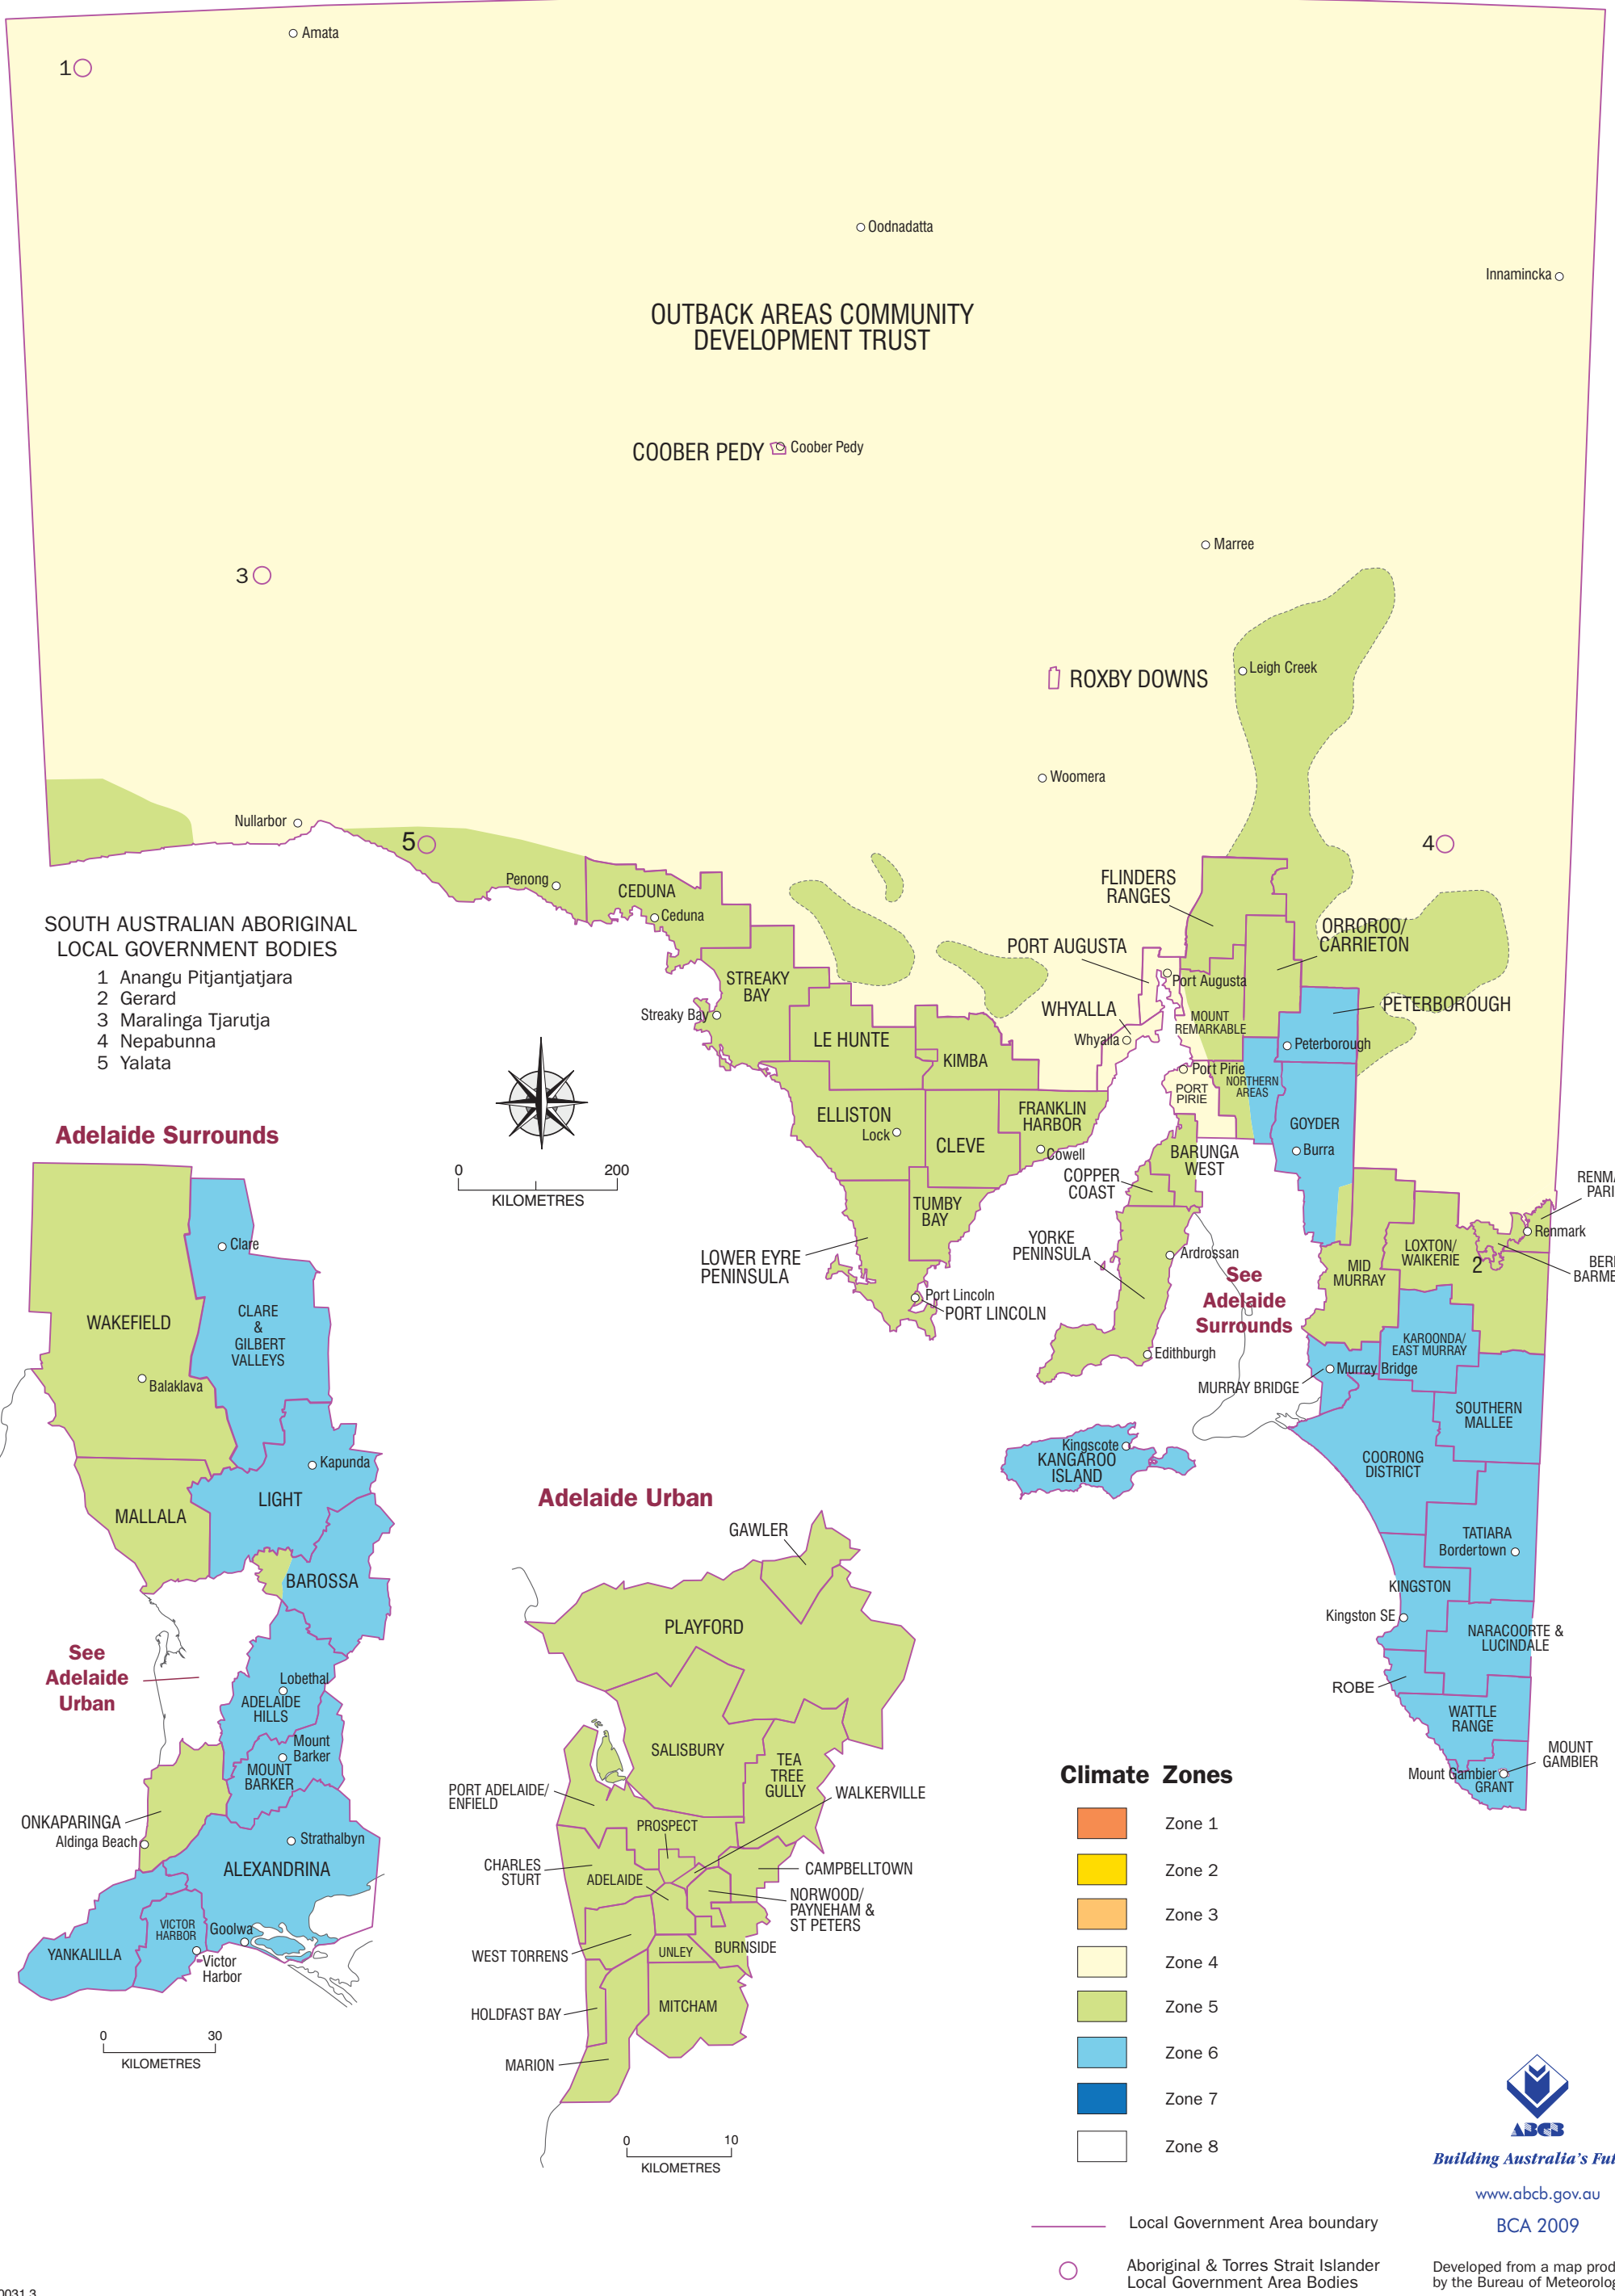

# SOUTH AUSTRALIA

## SOUTH AUSTRALIAN ABORIGINAL LOCAL GOVERNMENT BODIES

- 1 Anangu Pitjantjatjara
- 2 Gerard
- 3 Maralinga Tjarutja
- 4 Nepabunna
- 5 Yalata

## Adelaide Surrounds

## Climate Zones

- Zone 1
- Zone 2
- Zone 3
- Zone 4
- Zone 5
- Zone 6
- Zone 7
- Zone 8

Local Government Area boundary  
 Aboriginal & Torres Strait Islander Local Government Area Bodies

**ABCB**  
 Building Australia's Future  
[www.abcb.gov.au](http://www.abcb.gov.au)  
 BCA 2009  
 Developed from a map produced by the Bureau of Meteorology